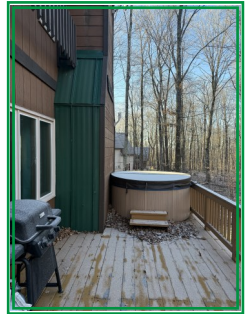

### Upper Level Of Duplex

Guest Capacity: 10 guests

Hot Tub & Sauna

Main Level: Kitchen, Living Room, Dining, Bedroom 1: Queen & Bathroom

2nd Level: Bedroom 2: Queen Bedroom 3: 4 Twin Bedroom 4: 2 Twin & Bathroom