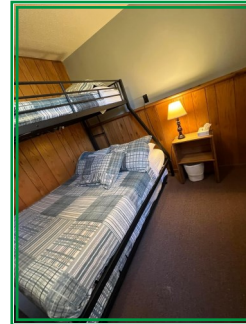

### Upper Level Of Duplex

Guest Capacity: 10 guests

Hot Tub & Sauna

Main Level: Kitchen, Living Room, Dining, Bedroom 1: Queen & Bathroom

2nd Level: Bedroom 2: Queen Bedroom 3: 4 Twin Bedroom 4: 2 Twin & Bathroom

### Lower Level Of Duplex Guest Capacity: 6 guests

Main Level: Kitchen, Living Room, Dining, Private Hot Tub, Sauna, 2 Bedroom, 1 Bath

Bedroom 1: 1 Queen Bed

Bedroom 2: 1 Twin Over Full Bed With Slide Out Twin Trundle