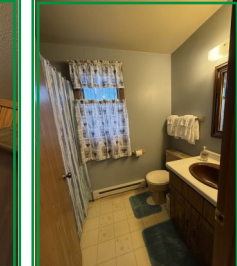

### Upper Level Of Duplex

Guest Capacity: 10 guests

Hot Tub & Sauna

Main Level: Kitchen, Living Room, Dining, Bedroom 1: Queen & Bathroom

2nd Level: Bedroom 2: Queen Bedroom 3: 4 Twin Bedroom 4: 2 Twin & Bathroom

### Lower Level Of Duplex Guest Capacity: 6 guests

Main Level: Kitchen, Living Room, Dining, Private Hot Tub, Sauna, 2 Bedroom, 1 Bath

Bedroom 1: 1 Queen Bed

Bedroom 2: 1 Twin Over Full Bed With Slide Out Twin Trundle