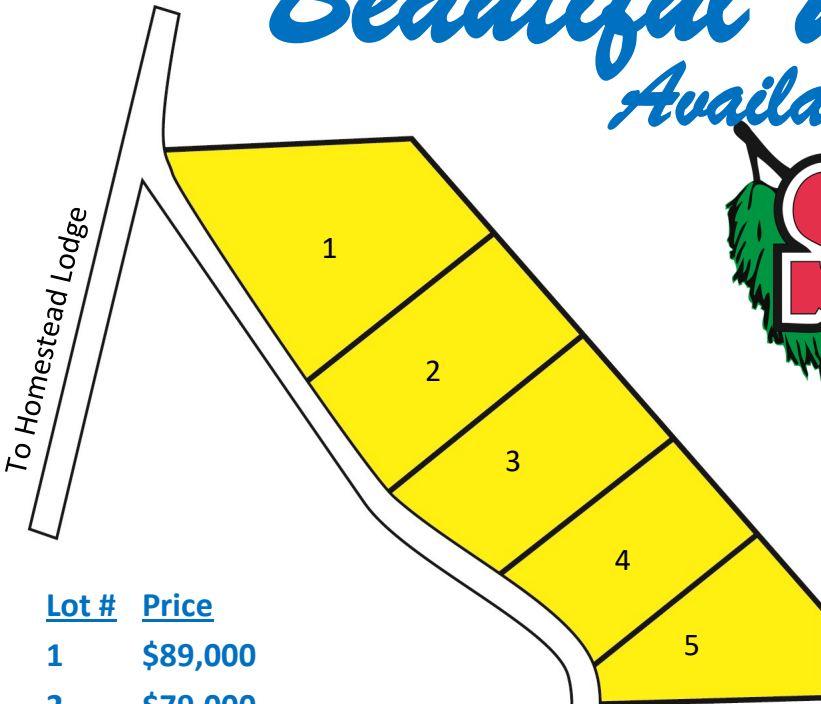

Beautiful Wooded Lots

Available At

For additional information on
Ski Brule Real Estate
email business@skibrule.com.

Lot #	Price
1	\$89,000
2	\$79,000
3	\$79,000
4	\$69,000
5	\$79,000

Lots are 3-5 acres.

Lot #	Price
61	\$25,900
65	\$26,900
66	\$27,900
67	\$26,900
68	\$26,900
69	\$26,900
83	\$26,900 SOLD
84	\$26,900 SOLD
85	\$26,900

Lots are approximately .40 acres.

 SOLD
 AVAILABLE

397 Brule Mountain Road, Iron River, Michigan 49935
www.skibrule.com