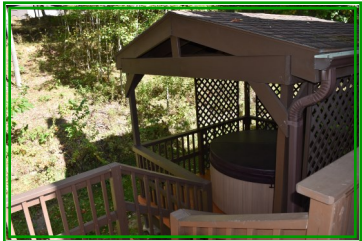

Beaver Lodge Duplex Chalet

Upper & Lower
Unit Are
Connected
Interiorly Via A
Staircase.

Upper Level Of Duplex

Guest Capacity: 8

Main Level: Kitchen, Living Room,
Fireplace, 3 Bedrooms, 1.5 Bath,
Hot Tub

Bedroom 1: 1 Queen