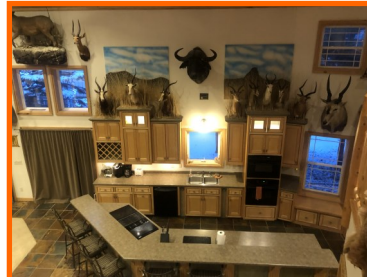

Safari House

Located on the shores of Chicaugon Lake.

Maximum Lodging Capacity: 14

Welcomes Pets

Road View Of Safari House

616 Pentoga Trail, Crystal Falls, MI 49920

Bedroom 1: Double Bed

Bedroom 2: Twin over Queen
Bed.

Bedroom 3: Queen Bed

Bedroom 4: King Bed

Loft: Twin Over Queen Beds.

Mud Room & Laundry Room

Kitchen
Living Room
Family Room
2 Bath
Fireplace