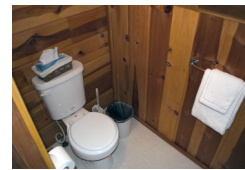

## Upper Level Of Duplex

Guest Capacity: 8 guests

Main Level: Kitchen, Living Room, Dining, Fireplace, Sauna, Private Hot Tub, 2 Bedroom, 1.5 Bath  
Bedroom 1: 1 Queen Bedroom 2: 1 Full, 2 Twin Loft: 2 Twin

## Lower Level Of Duplex

Guest Capacity: 4 guests

Main Level: Kitchen, Living Room, Dining, Fireplace, 2 Bedroom, 1 Bath  
Bedroom 1: 1 Full Bedroom 2: 1 Full