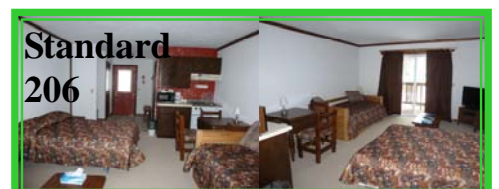

# Pioneer Lodge Condominium

Brule Valley Management  
119 Big Bear Rd, Iron River, MI 49935

**Pioneer 103:** Three bedroom (twin bunk beds & 2 queen), 2.5 bath, private indoor hot tub. (Min. 4 guests, Max. 6 guests)

**Suites:** One bedroom condo with queen bed in the bedroom (twin daybed with twin trundle bed in living room and pull down twin bunks), full kitchen, gas fireplace and one bath. (Min. 4 guests, Max. 6 guests) Pioneer Condos: 105, 202, 205, 302, 305

**Elites:** studio condo with double bed and twin daybed with twin trundle, full kitchen and one bath. (Min. 2 guests, Max. 4 guests)  
Pioneer Condos: 104, 203, 204, 303, 304

**Standards:** studio condo with double bed and twin daybed with twin trundle, kitchenette and one bath. (Min. 2 guests, Max. 4 guests)  
Pioneer Condos: 106, 201, 206, 301, 306