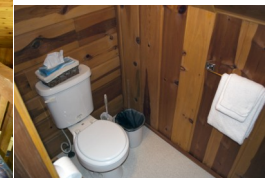

Upper Level Of Duplex

Guest Capacity: 8 guests

Main Level: Kitchen, Living Room, Dining, Fireplace, Sauna, Private Hot Tub, 2 Bedroom, 1.5 Bath

Lower Level Of Duplex

Guest Capacity: 4 guests

Main Level: Kitchen, Living Room, Dining, Fireplace, 2 Bedroom, 1 Bath