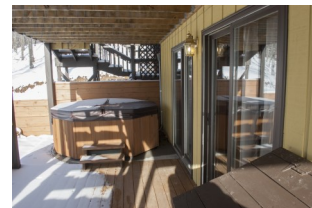

Brule Valley Management * 119 Big Bear Road, Iron River, MI 49935
1-800-DO-BRULE * 906-265-4957 * Fax: 906-265-6227
www.skibrule.com * info@skibrule.com