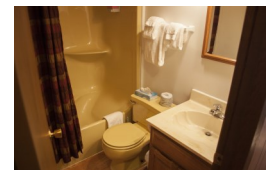

Beaver Lodge

Upper Level Of Duplex

Guest Capacity: 8 guests

Main Level: Kitchen, Living Room, Dining, Fireplace, 3 Bedroom, 1.5 Bath

Main Level Bathroom

Main Level: Bed Configuration:
Bedroom 1: Full Bed, Bedroom 2: Full Bed

Upstairs Bedroom Bed
Configuration: One Full, 3 twins

Upstairs Bathroom

Lower Level Of Duplex

Guest Capacity: 6 guests

Main Level: Kitchen, Living Room, Dining, Fireplace, 2 Bedroom, 1.5 Bath

Upper & Lower
Unit Are
Connected
Interiorly Via A
Staircase.

Bed Configuration:
Bedroom 1: 1 Full Bed

Bedroom 2: 2 twin beds

Private Hot Tub
and Sauna

1.5 Bath:

Brule Valley Management * 119 Big Bear Road, Iron River, MI 49935
1-800-DO-BRULE * 906-265-4957 * Fax: 906-265-6227
www.skibrule.com * info@skibrule.com