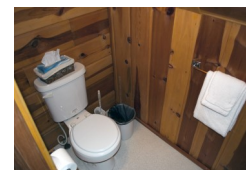

Upper Level Of Duplex

Guest Capacity: 8 guests

Main Level: Kitchen, Living Room, Dining, Fireplace, Sauna, Private Hot Tub, 2 Bedroom, 1.5 Bath
Bedroom 1: 1 Queen Bedroom 2: 1 Full, 2 Twin Loft: 2 Twin

Lower Level Of Duplex

Guest Capacity: 4 guests

Main Level: Kitchen, Living Room, Dining, Fireplace, 2 Bedroom, 1 Bath
Bedroom 1: 1 Full Bedroom 2: 1 Full