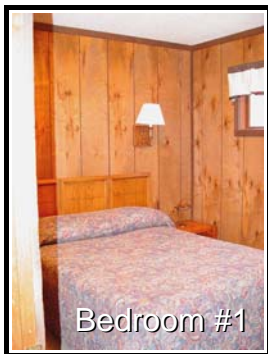

BRULE VALLEY MANAGEMENT

119 Big Bear Rd., Iron River, MI 49935

Toll-Free 1-800-DO-BRULE

Local (906) 265-4957 * Fax (906) 265-6227

www.skibrule.com * info@skibrule.com

Spruce Haven

Top-bottom duplex - units do not connect inside

Spruce Haven Top

Comfortable Capacity: 6 / Maximum Capacity: 6

Sleeping Quarters: 2 bedrooms plus loft

Main floor: Bedroom #1 - Full bed

Bedroom #2 - Full bed

Loft: 2 Twin beds

Bathroom Facilities: 1 bath

Main floor: Full bath with tub/shower

Kitchen: Full kitchen with dining for 3

Living Area: Seating area with TV

Additional amenities: Natural fireplace; outdoor hot tub

Pets: Does allow pets

Description: Spruce Haven Top has a Northwoods rustic feel. Main living area has attractive beamed and vaulted ceilings. Very convenient to the slopes. Nicely treed lot provides a feeling of seclusion. This unit would work well for a family or a few couples.

Bedroom #1