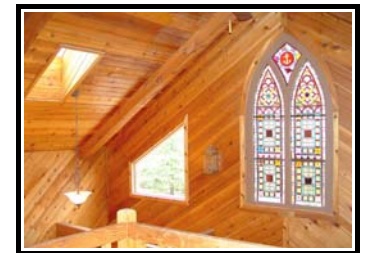

Additional amenities: Wood stove; outdoor hot tub; sauna off upstairs bath

Pets: Does allow pets

Description: Heaven's Window is a quaint unit with some unique architectural features, like a spiral staircase, cathedral ceilings with skylights, and stained glass feature. This unit is tucked away in the trees "off the beaten path" - very private.