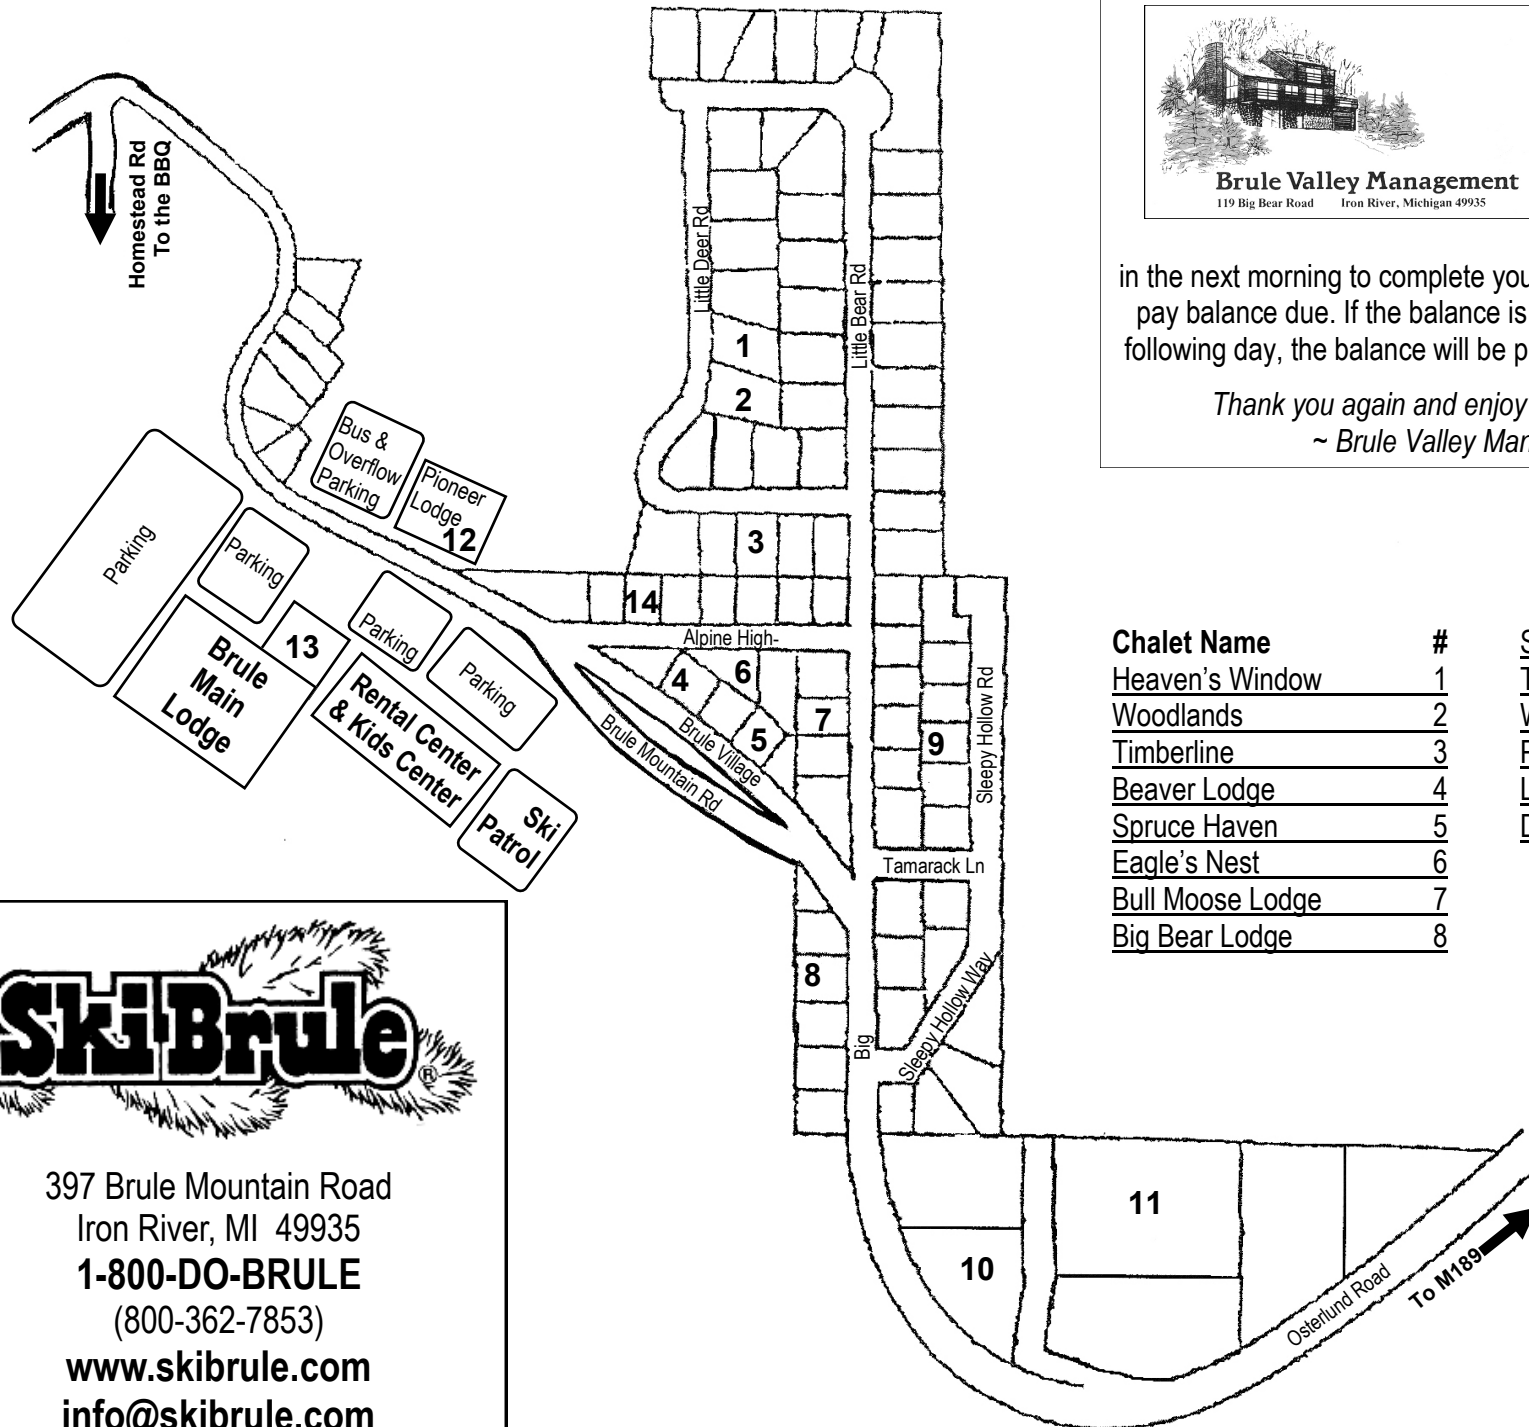

*Thank you again and enjoy your stay with us.
~ Brule Valley Management*

Chalet Name	#	Snowflake	
Heaven's Window	1	Timber Lodge	10
Woodlands	2	Wildwood	11
Timberline	3	Pioneer Lodge	12
Beaver Lodge	4	Lodging Office	13
Spruce Haven	5	Deer Trail	14
Eagle's Nest	6		
Bull Moose Lodge	7		
Big Bear Lodge	8		