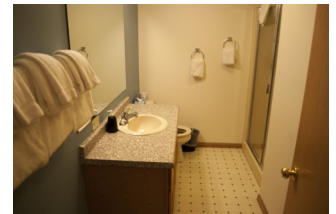

Big Bear Lodge

Upper Level Of Duplex

Guest Capacity: 8 guests

Main Level: Kitchen, Living Room, Dining, Fireplace, 3 Bedroom, 1.5 Bath, Private Hot Tub

1.5 Bathrooms

Bed Configuration:

Bedroom 1:
1 Queen

Bedroom 2:
1 Queen

Bedroom 3:
1 Queen, 2 Twins

Lower Level Of Duplex

Guest Capacity: 6 guests

Main Level: Kitchen, Living Room, Dining, Gas Fireplace, 2 Bedroom, 1 Bath, Private Hot tub

1 Bath:

Bed Configuration:

Bedroom 1: 1 Queen Bed